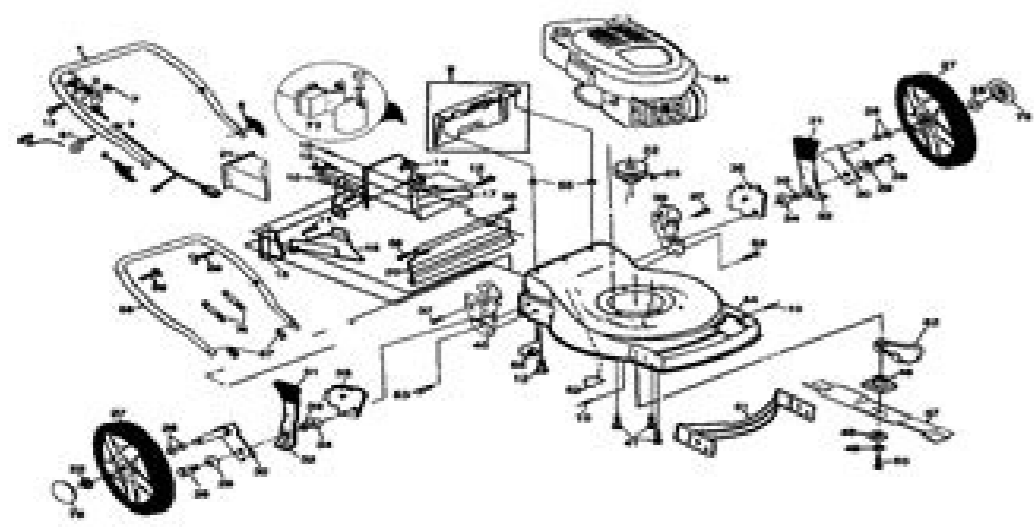

Engine Power Rating Information